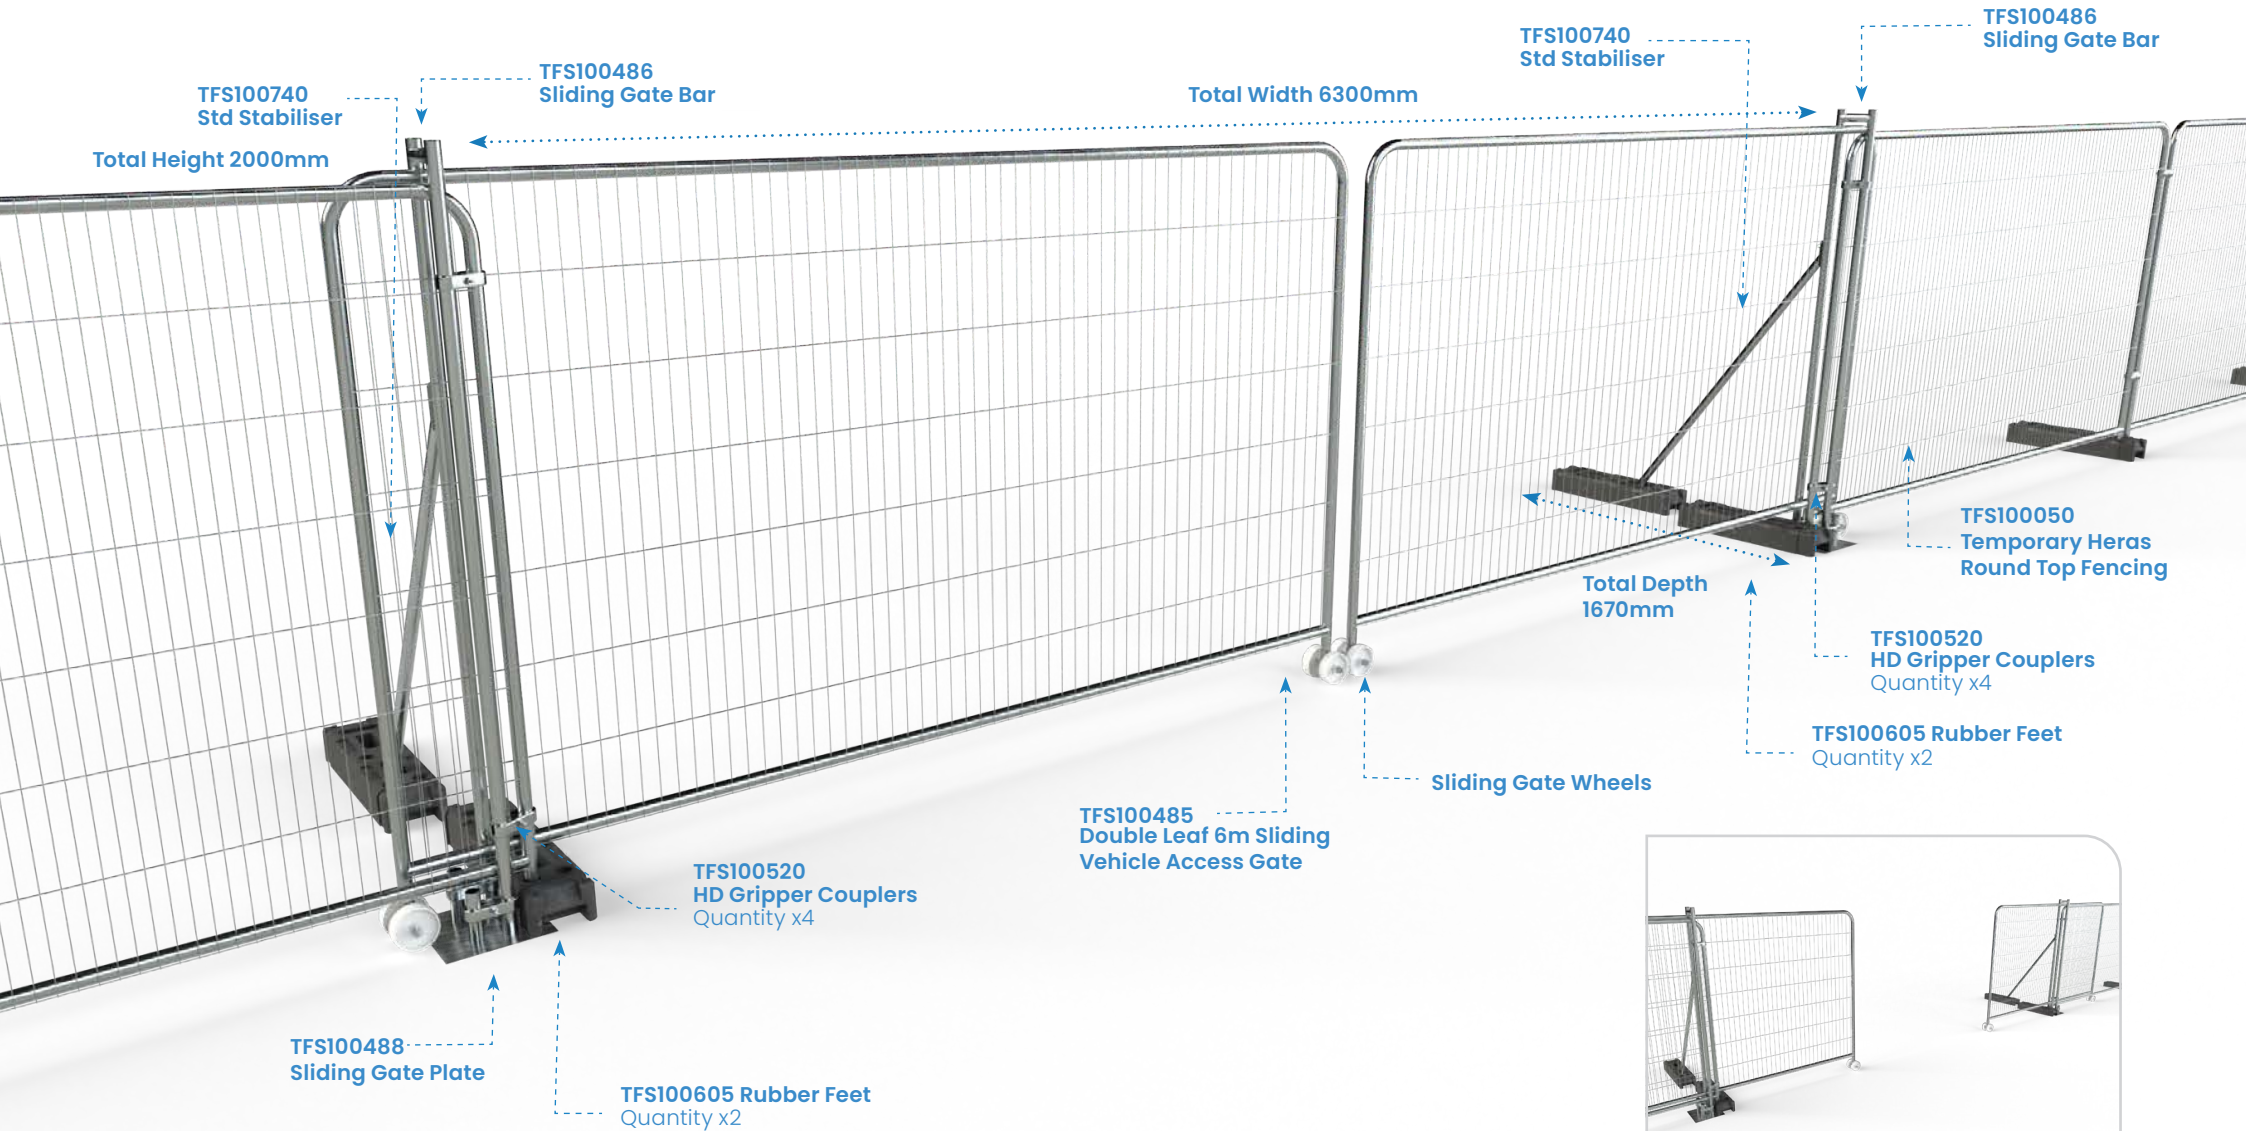

Sliding Vehicle Access Gate

Specification Sheet

TFS100480

01/08/25

safesite[®]
F A C I L I T I E S

Sliding Vehicle Access Gate

Ensure smooth and secure vehicle access with SafeSite's Sliding Vehicle Access Gate, available in both single and double leaf configurations.

Choose from a 3.15m clear width for compact access points or a wider 6.3m option to accommodate larger vehicles.

Made from robust galvanised steel, the gate can be supplied with anti-climb mesh and is available with optional powder coating in RAL or BS colours to suit your site's branding. Compatible with a wide range of perimeter fencing systems, this gate provides a flexible, secure, and ready-to-install solution for various access requirements.

Key Features

- Fully deployable
- Ideal for construction, events, and vehicle-controlled zones
- Compatible with all our temporary fencing systems
- Space saving sliding gates to maximise on areas with limited entry points
- Sliding gate options for 3m & 6m
- Optional chain and lock for additional security

Technical Details – 3m Single Leaf

Technical Details – 6m Double Leaf

Optional lock and chain available for securing gate

Sliding Vehicle Access Gate Open

Technical Details

3m Sliding Vehicle Access Gate

6m Sliding Vehicle Access Gate