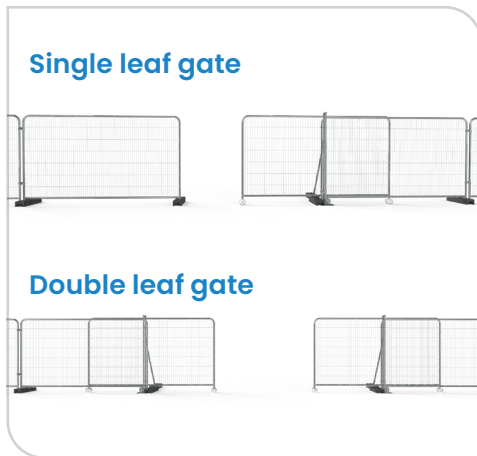

Sliding Vehicle Access Gate

Specification Sheet

TFS100480

01/08/25

safesite[®]
F A C I L I T I E S

Sliding Vehicle Access Gate

Ensure smooth and secure vehicle access with SafeSite's Sliding Vehicle Access Gate, available in both single and double leaf configurations.

Choose from a 3.15m clear width for compact access points or a wider 6.3m option to accommodate larger vehicles.

Made from robust galvanised steel, the gate can be supplied with anti-climb mesh and is available with optional powder coating in RAL or BS colours to suit your site's branding. Compatible with a wide range of perimeter fencing systems, this gate provides a flexible, secure, and ready-to-install solution for various access requirements.

Option for single or double leaf

Close up of sliding gate mechanism

Sliding Vehicle Access Gate Specification

Description	Size (mm)	Weight (kg)
TFSI00480 - 3m Sliding Vehicle Access Gate	H2000 x W3150 x D1670	15
TFSI00485 - 6m Sliding Vehicle Access Gate	H2000 x W6300 x D1670	30

Technical Details – 3m Single Leaf

Technical Details – 6m Double Leaf

Optional lock and chain available for securing gate

Sliding Vehicle Access Gate Open

Technical Details

3m Sliding Vehicle Access Gate

6m Sliding Vehicle Access Gate