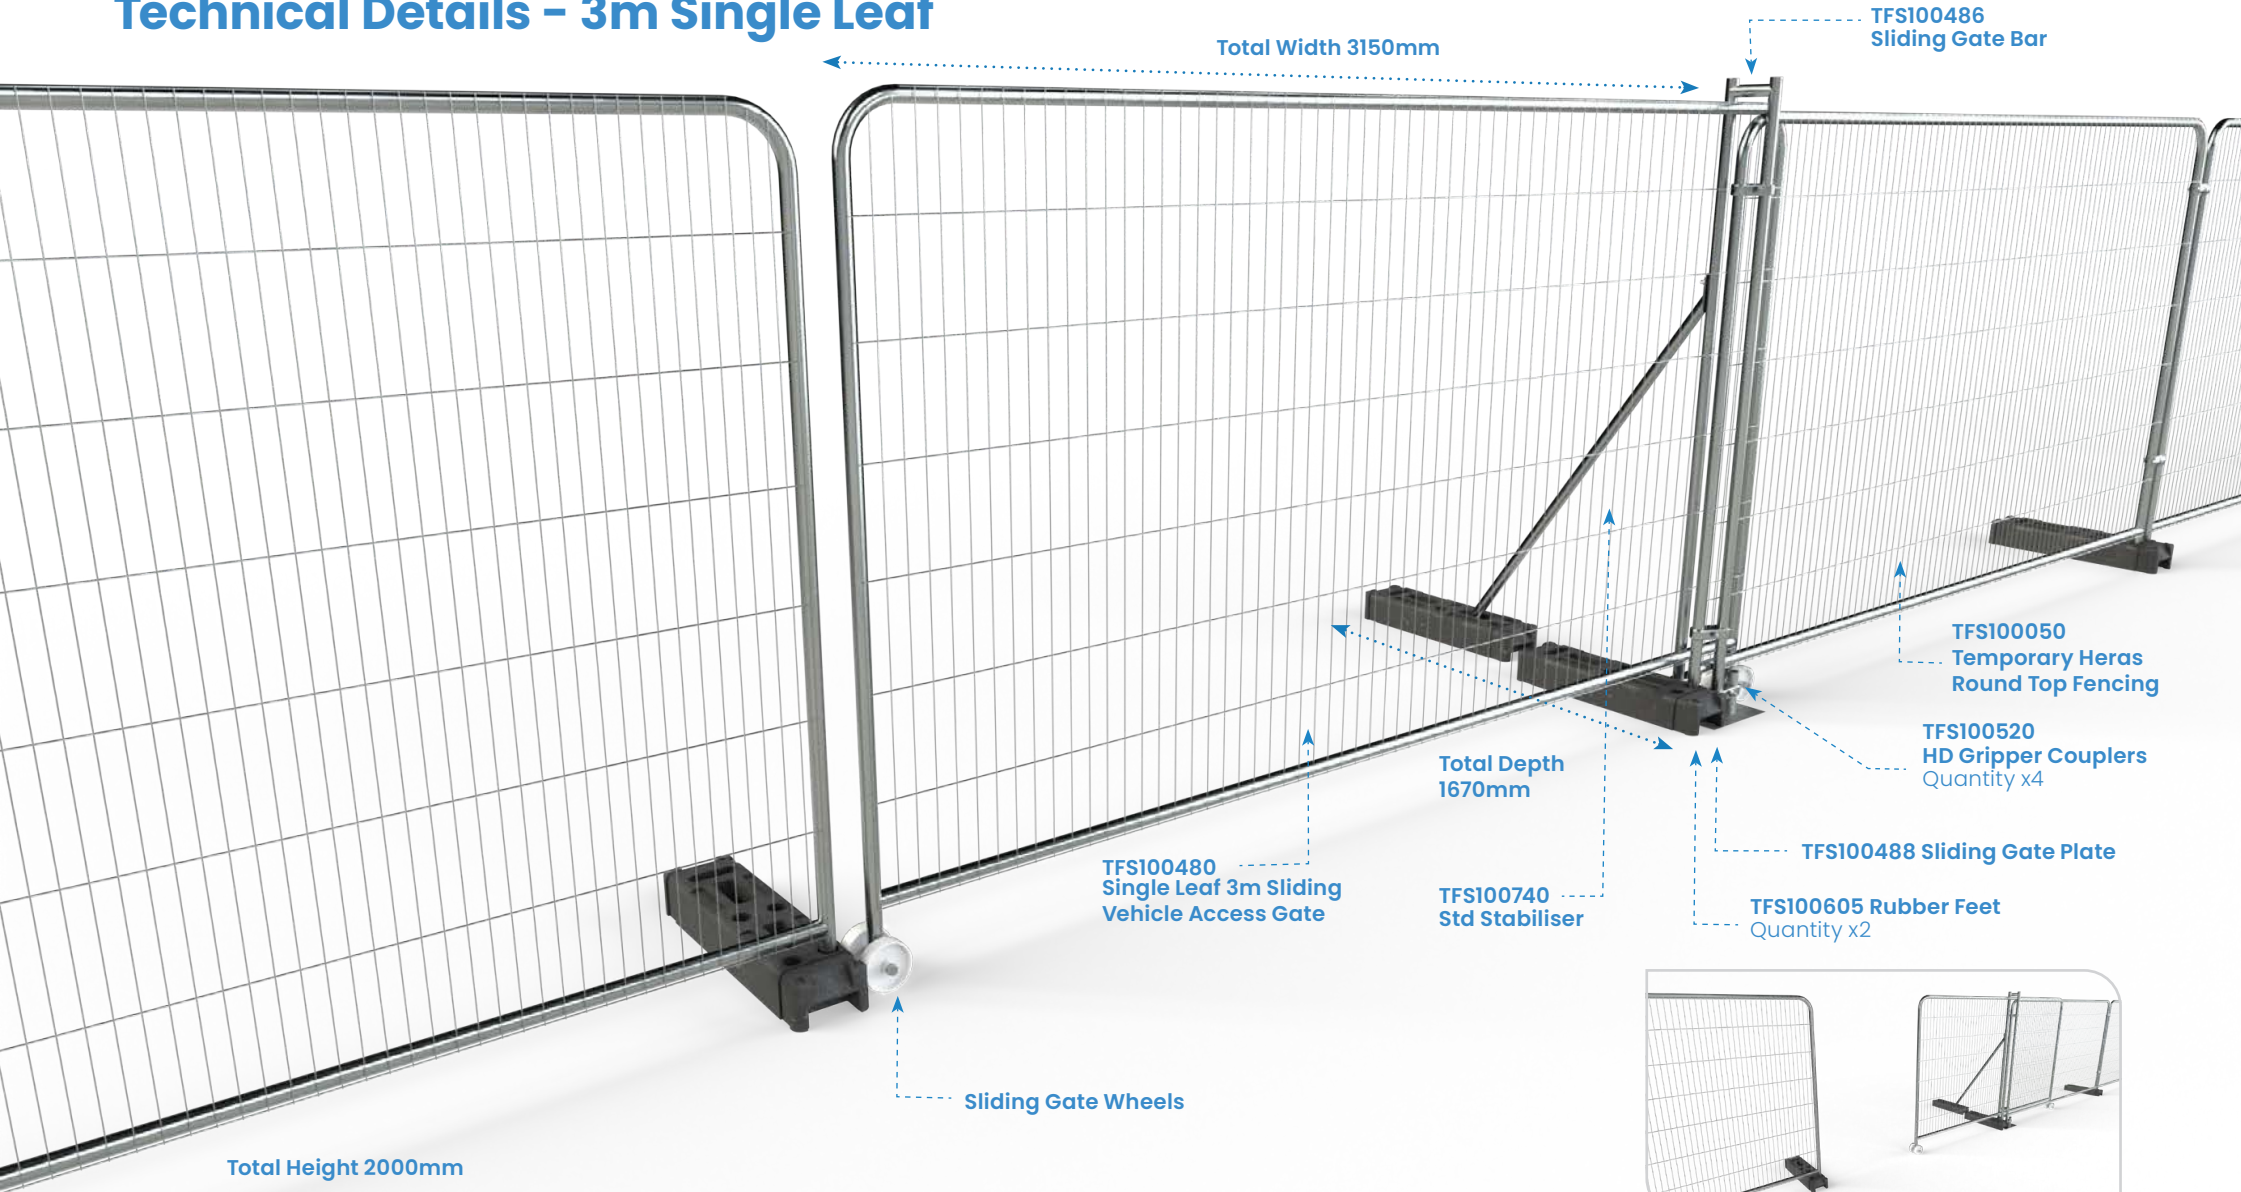

Choose from a 3.15m clear width for compact access points or a wider 6.3m option to accommodate larger vehicles.

Made from robust galvanised steel, the gate can be supplied with anti-climb mesh and is available with optional powder coating in RAL or BS colours to suit your site's branding. Compatible with a wide range of perimeter fencing systems, this gate provides a flexible, secure, and ready-to-install solution for various access requirements.

Key Features

- Fully deployable
- Ideal for construction, events, and vehicle-controlled zones
- Compatible with all our temporary fencing systems
- Space saving sliding gates to maximise on areas with limited entry points
- Sliding gate options for 3m & 6m
- Optional chain and lock for additional security

Option for single or double leaf

Close up of sliding gate mechanism

Sliding Vehicle Access Gate Specification

Description	Size (mm)	Weight (kg)
TFSI00480 - 3m Sliding Vehicle Access Gate	H2000 x W3150 x D1670	15
TFSI00485 - 6m Sliding Vehicle Access Gate	H2000 x W6300 x D1670	30

Technical Details – 3m Single Leaf

Technical Details – 6m Double Leaf

Optional lock and chain available for securing gate

Sliding Vehicle Access Gate Open

Technical Details

3m Sliding Vehicle Access Gate

6m Sliding Vehicle Access Gate