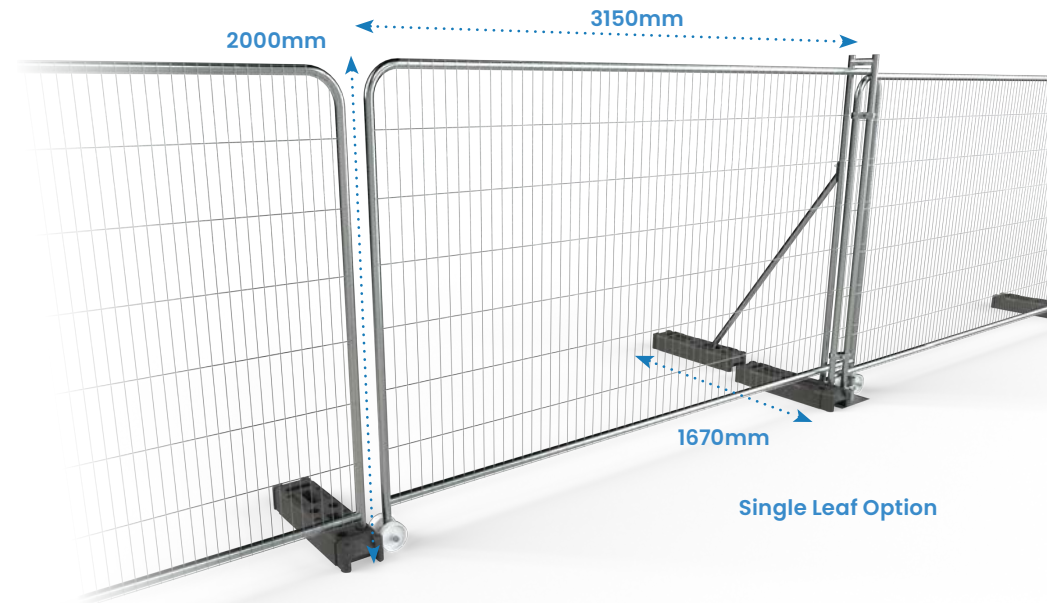

Choose from a 3.15m clear width for compact access points or a wider 6.3m option to accommodate larger vehicles.

Made from robust galvanised steel, the gate can be supplied with anti-climb mesh and is available with optional powder coating in RAL or BS colours to suit your site's branding. Compatible with a wide range of perimeter fencing systems, this gate provides a flexible, secure, and ready-to-install solution for various access requirements.

Key Features

- Fully deployable
- Ideal for construction, events, and vehicle-controlled zones
- Compatible with all our temporary fencing systems
- Space saving sliding gates to maximise on areas with limited entry points
- Sliding gate options for 3m & 6m
- Optional chain and lock for additional security

Option for single or double leaf

Close up of sliding gate mechanism

Sliding Vehicle Access Gate Specification

Description	Size (mm)	Weight (kg)
TFSI00480 - 3m Sliding Vehicle Access Gate	H2000 x W3150 x D1670	15
TFSI00485 - 6m Sliding Vehicle Access Gate	H2000 x W6300 x D1670	30

Technical Details – 3m Single Leaf

Technical Details – 6m Double Leaf

Optional lock and chain available for securing gate

Sliding Vehicle Access Gate Open

Technical Details

3m Sliding Vehicle Access Gate

6m Sliding Vehicle Access Gate