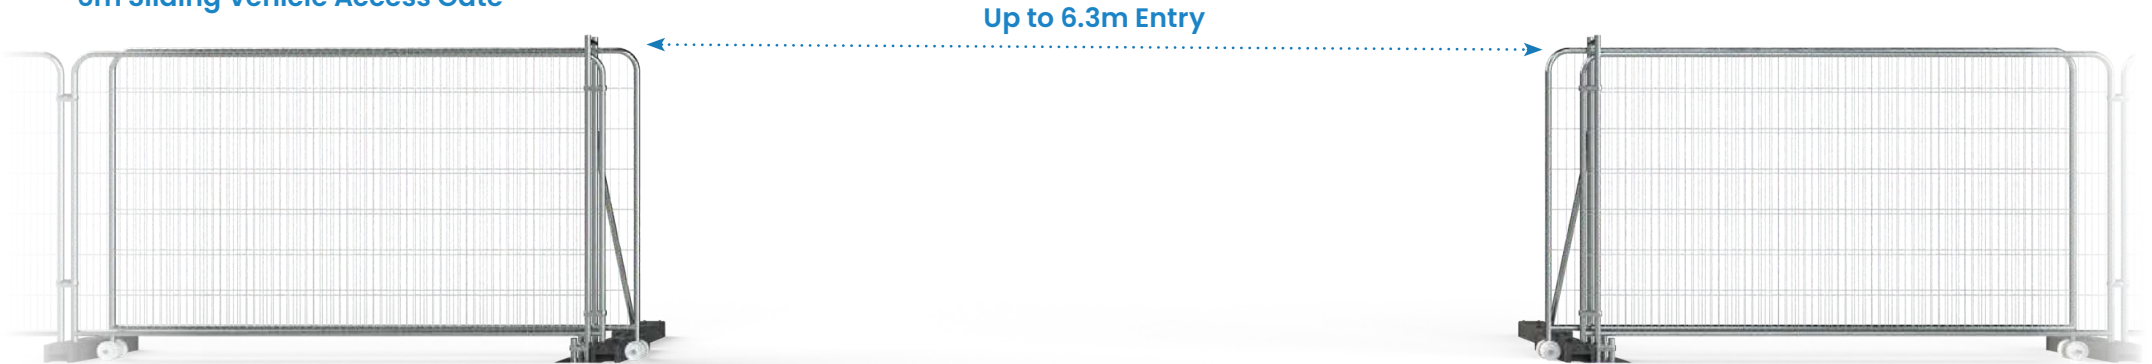

Sliding Vehicle Access Gate

Specification Sheet

TFS100480

01/08/25

safesite[®]
F A C I L I T I E S

Sliding Vehicle Access Gate

Ensure smooth and secure vehicle access with SafeSite's Sliding Vehicle Access Gate, available in both single and double leaf configurations.

Choose from a 3.15m clear width for compact access points or a wider 6.3m option to accommodate larger vehicles.

Made from robust galvanised steel, the gate can be supplied with anti-climb mesh and is available with optional powder coating in RAL or BS colours to suit your site's branding. Compatible with a wide range of perimeter fencing systems, this gate provides a flexible, secure, and ready-to-install solution for various access requirements.

Option for single or double leaf

Close up of sliding gate mechanism

Sliding Vehicle Access Gate Specification

Description	Size (mm)	Weight (kg)
TFSI00480 - 3m Sliding Vehicle Access Gate	H2000 x W3150 x D1670	15
TFSI00485 - 6m Sliding Vehicle Access Gate	H2000 x W6300 x D1670	30

Technical Details – 3m Single Leaf

Technical Details – 6m Double Leaf

Optional lock and chain available for securing gate

Sliding Vehicle Access Gate Open

Technical Details

3m Sliding Vehicle Access Gate

6m Sliding Vehicle Access Gate